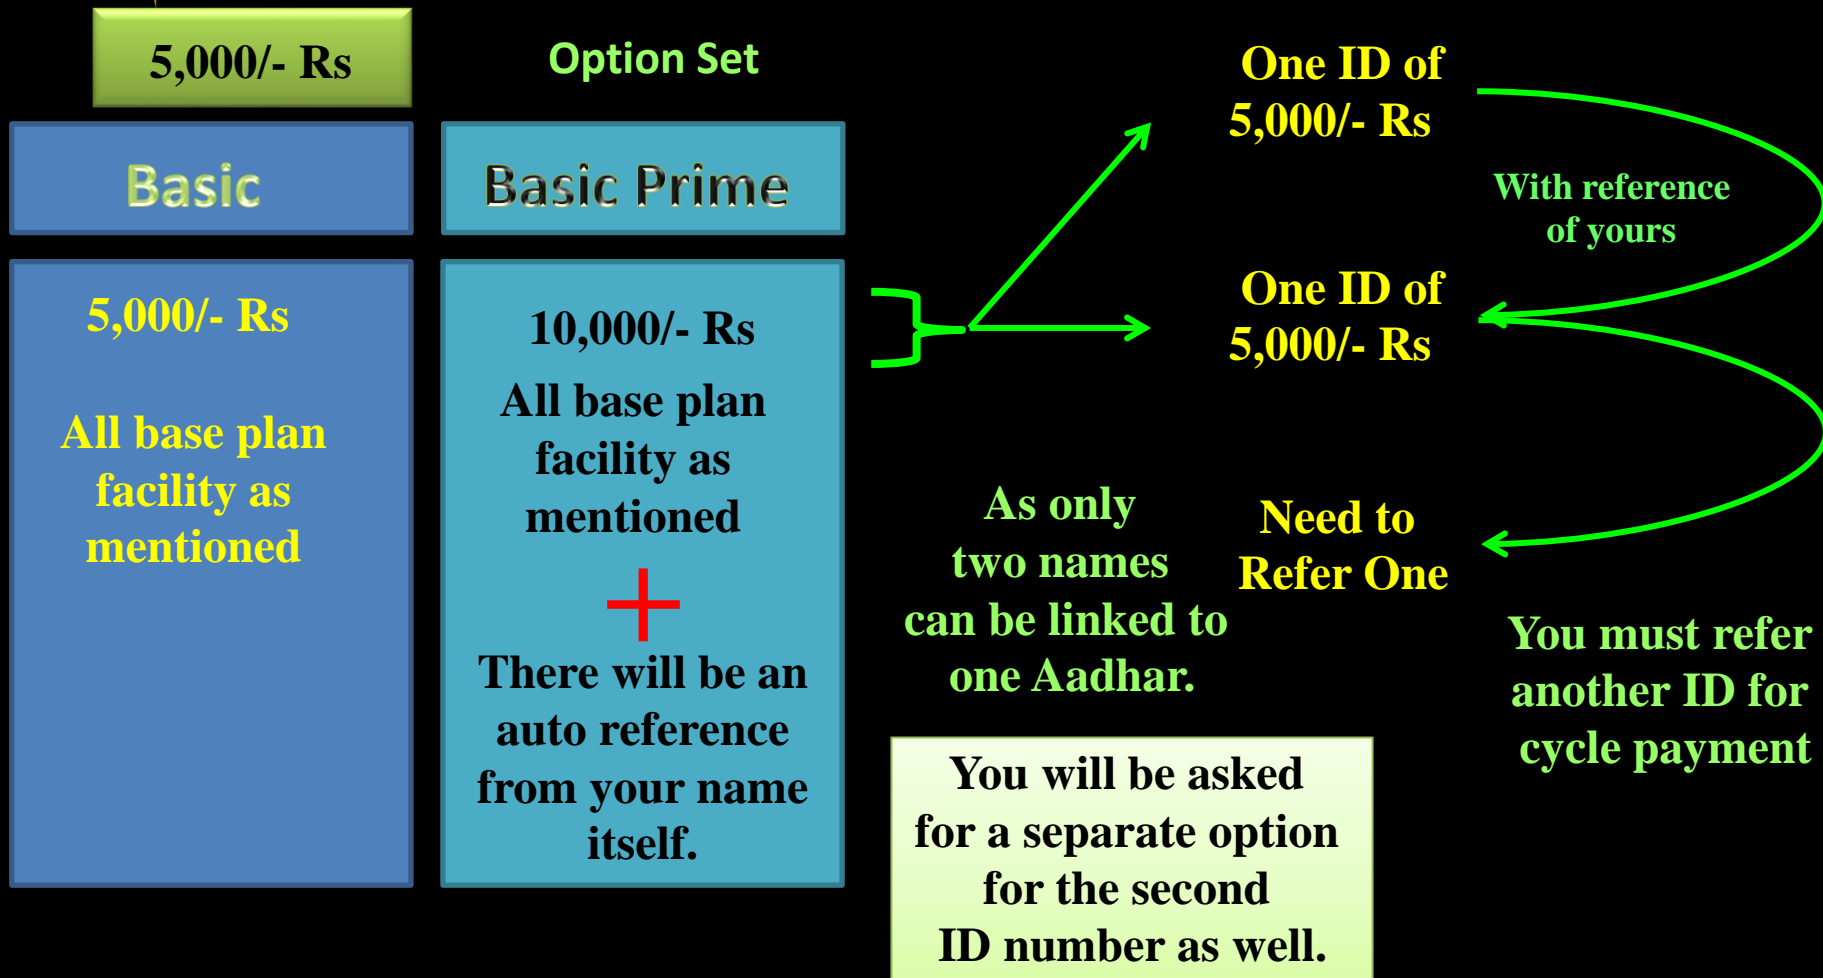

It is mediatory to be a part of previous lower set from the option set.